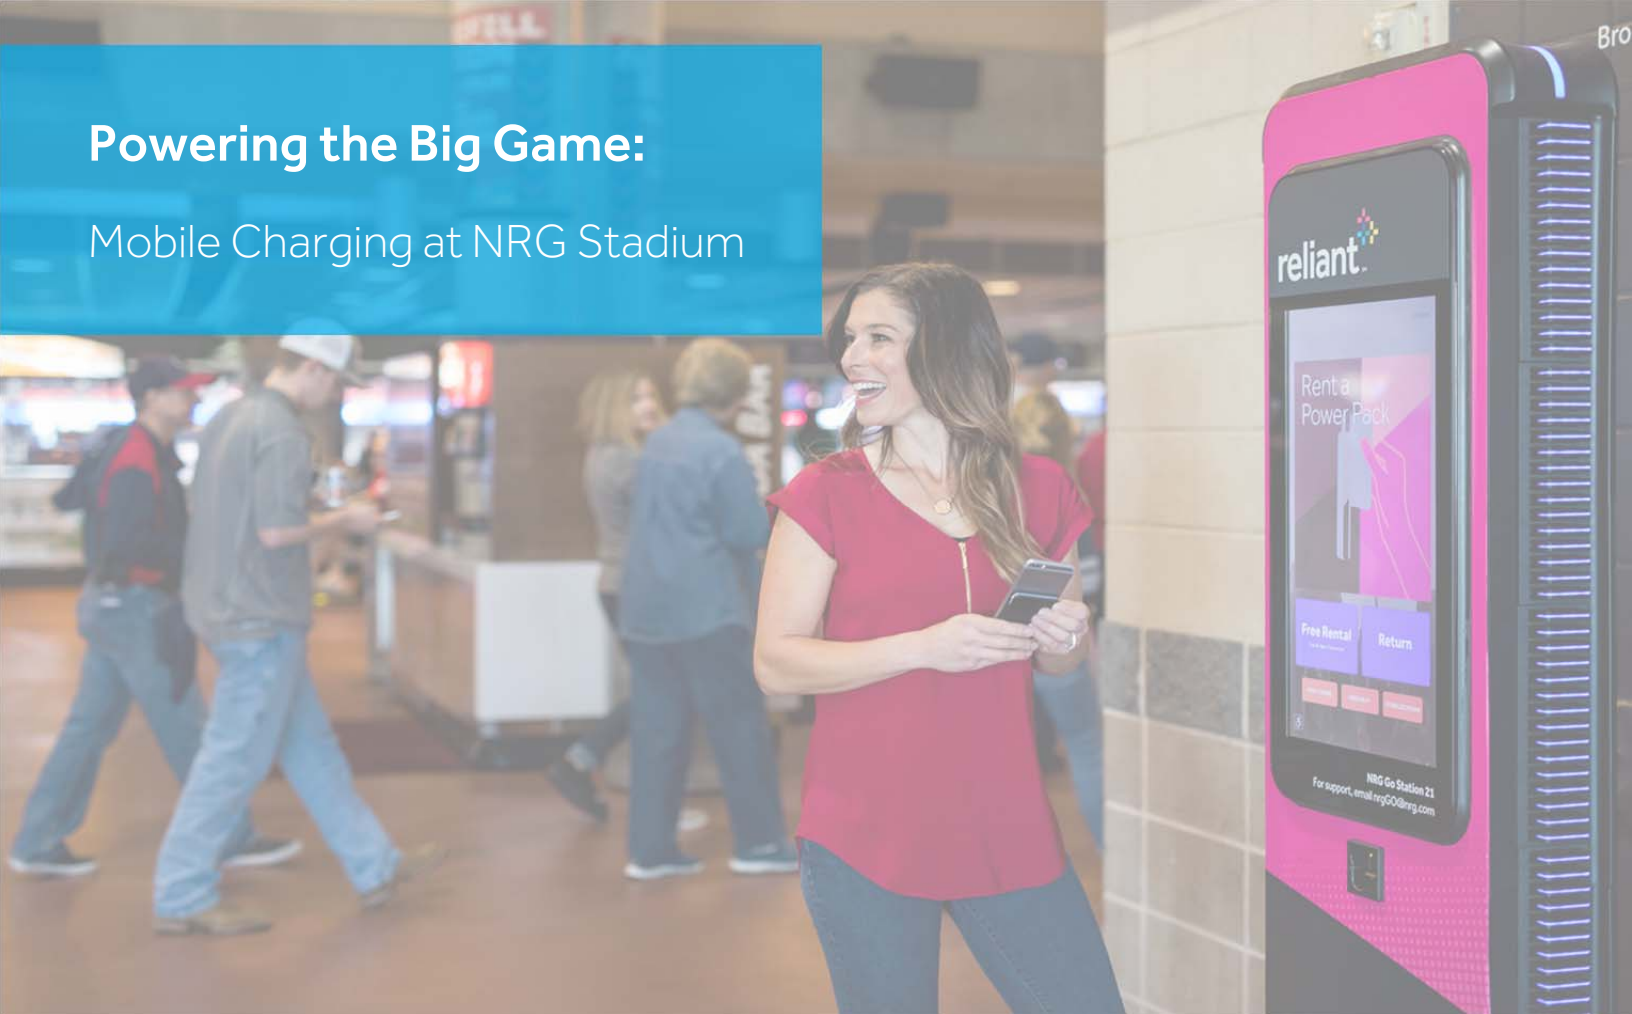

Powering the Big Game:

Mobile Charging at NRG Stadium

Providing power when and where consumers need it

Website: nrgGO.com

Contact us: go@nrg.com

"The demand for connectivity and power at [the Big Game] at NRG Stadium increased significantly with the sheer number of people and the NRG Go Stations fulfilled all needs that led to an enjoyable and unforgettable experience for all in attendance."

-Greg Grissom

Vice President, Corporate Development
Houston Texans

As work began to prepare NRG Stadium to host the Big Game in February 2017, the Houston Texans approached their energy partner, Reliant, and asked them to find the best solution to charge phones not only for the regular season, but also for the big game.

And Reliant had the answer: the NRG Go Portable Power solution. Not only would it allow fans to get the power they need, but because it provides a rentable, portable solution, NRG Go allowed users to return to their seats, stay engaged in the game and share their experiences.

NRG Go proved to be a win-win-win solution for customers, the venue and for Reliant.

- During the Big Game, and the host city events leading up to it, more than 2,000 power packs were rented
- In peak hours prior to the game, more than 100 power packs were rented every 15 minutes
- Net Promoter Score for Reliant (based on NRG Go Portable Power) is 81

Rent • Recharge • Return