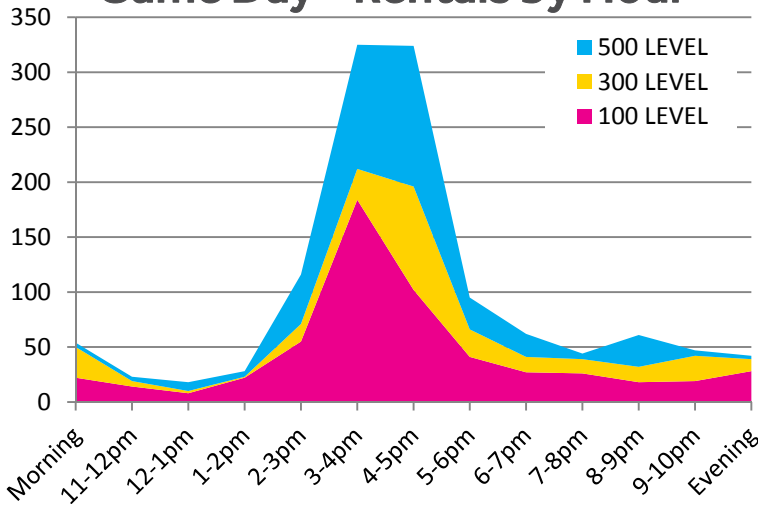

Venue	Rentals	Sessions*	Impressions
NRG Stadium - 12 Stations - 1 day	1,238	3,273	70,807
Houston Live - 1 Station - 9 days	530	1,533	12,711
Texans House - 2 Stations - 9 days (limited access)	234	607	3,150
TOTAL	2,002	5,413	86,618

*Sessions are the number of people that interacted with the NRG Go Station, therefore initiating a 'session' regardless of whether or not it resulted in a rental.

Game Day - Rentals by Hour

- 1,239 Total Stadium Rentals (Game Day)
- 95 Rentals per Hour
- Peak Time = 3pm → 5pm
- Peak Rental Rate = 5.4 Rentals per Minute