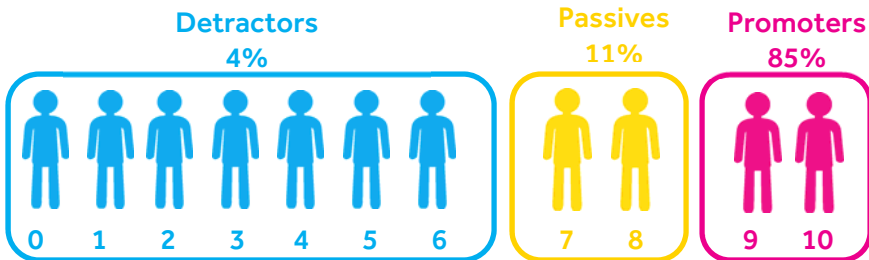

\*Sessions are the number of people that interacted with the NRG Go Station, therefore initiating a 'session' regardless of whether or not it resulted in a rental.

### Game Day - Rentals by Hour

- 1,239 Total Stadium Rentals (Game Day)
- 95 Rentals per Hour
- Peak Time = 3pm → 5pm
- Peak Rental Rate = 5.4 Rentals per Minute

### NET PROMOTER SCORE = 81

How likely is it that you would recommend Reliant to a colleague or friend?

"NRG Go was a lifesaver! I went to [the Big Game] at NRG Stadium and I was low on battery power for my phone. I found the kiosk and I was able to snap pictures for all the celebrating way after the final whistle."